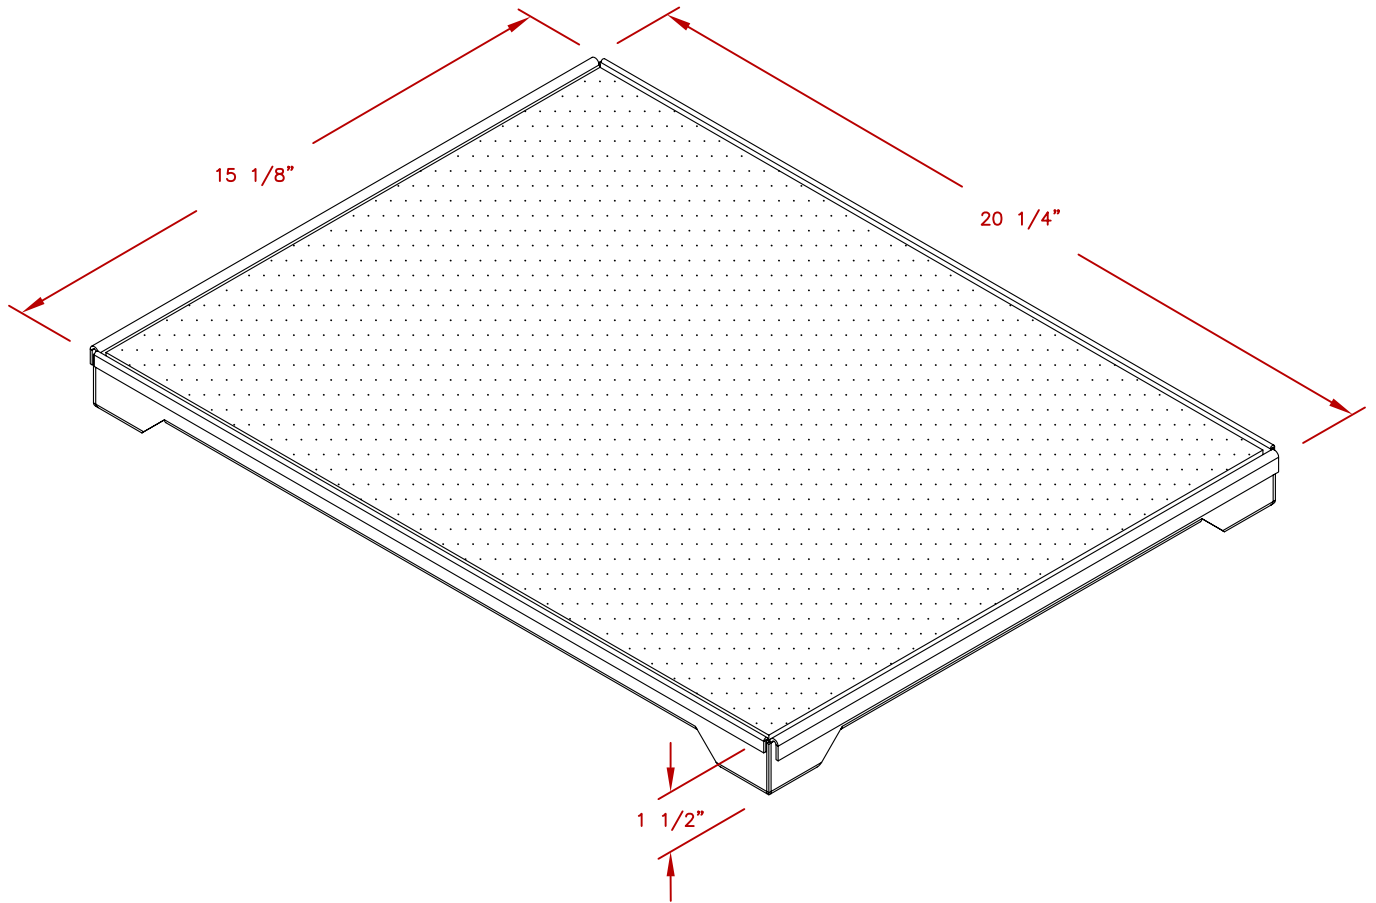

LINE	BBQ LINE
MODEL	PIZZA BRICK TRAY
NUM	

	TITLE 2014 BARBECUE LINE ACCESORIES PIZZA BRICK TRAY	
	SCALE:	DWG NO. BBQ07900
REVISED	REV. DESCR.	DWG BY S. LINARES
		DATE 01/01/14

NOTE:
DUE TO OUR CONTINUOUS IMPROVEMENT PROGRAM, ALL MODELS
AND SPECIFICATIONS ARE SUBJECT TO CHANGE WITHOUT NOTICE.